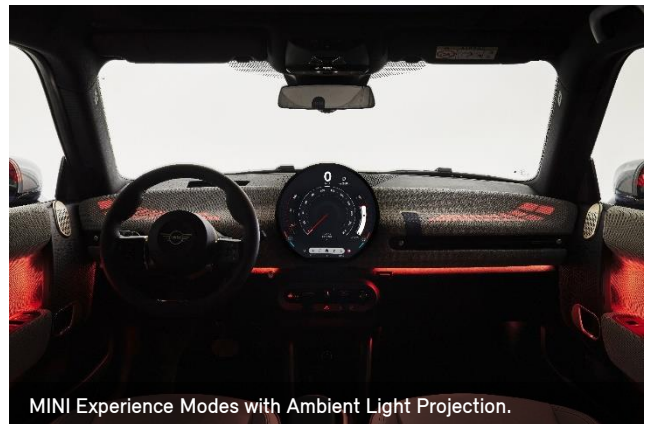

MINI Interaction Unit in 240 mm High-Resolution OLED Display.